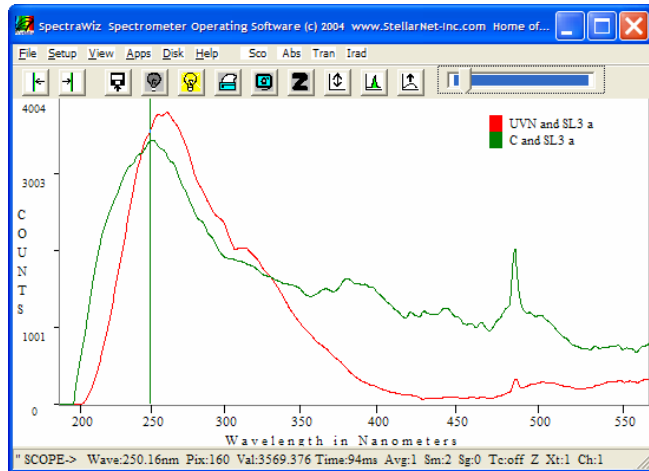

SL3 Deuterium Light Source for UV

- **UV Spectral Range** - covers the deep UltraViolet spectral range from 190-450nm.
- **Long Life** - 4,000 hour performance due to special air flow design and ultra quiet fan operation. One of our U.K. customers has reported continuous operation for over a year!
- **Exceptional Performance** - designed for maximum stability with precision power control it is ideal for UV spectroscopy.
- **Portability** - small size allows for use in field or mobile spectroscopy applications.

Worlds smallest 4000 hour deuterium light source for CW (continuous wave) UltraViolet for the 190-450nm range.

- **The SL3 Deuterium Light Source** - emits a deep UV spectral output over the 190- 450nm range and higher. When using the StellarNet concave grating spectrometers, the SL3 level is good past 550nm. See the comparison graph showing spectral curves from concave grating and CT grating spectrometers.
- **DCX Lens Option** - This add-on option increases the deuterium lamp intensity x7 times, and is highly recommended for highly absorbing samples and reflectance measurements.
- **Filter Options** - Integrated filter holder fits standard size 0.5 inch diameter disk filters. The U330-filter removes the deuterium spikes seen near 485nm.
- **UV and Vis Light** - The optional F400YB fiber optic bundle cable is used to combine the SL1 halogen and SL3 to cover wavelength ranges from 190-2200nm.

Specifications

Weight	1.8 pounds (816.5 g)	Output from bulb	free space into fiber optic
Power consumption	30 watts	Output regulation	0.05%
Spectral Range	190 – 450nm	Internal filter accessory	n/a
Time to stabilize output	15 min	External filter slot	holds 0.5 inch diameter filters
Power output	15 watts	Spectral attenuation	none
Bulb Color Temp	4000K	Connector	SMA905