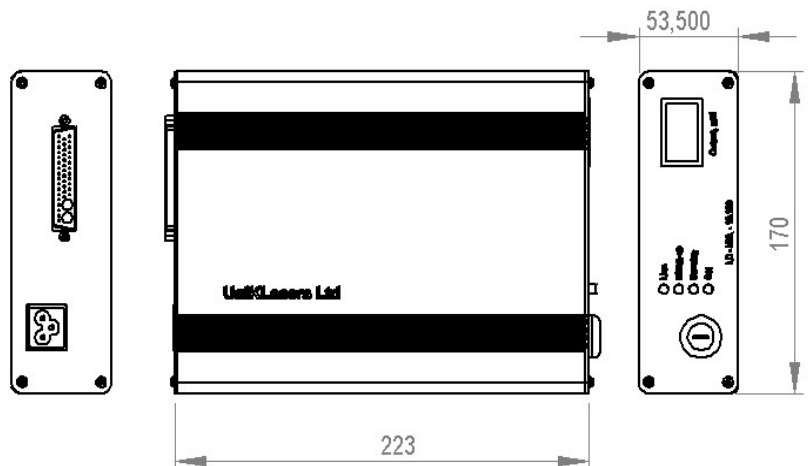

BRaMMS-Duetto - 532/XXXX Laser Head and Controller Dimensional Specification

Laser Head: 80 x 65 x 198 mm

Lower Powers Version Controller:
170 x 53.5 x 163 mm

Higher Powers Version Controller:
170 x 53.5 x 223 mm