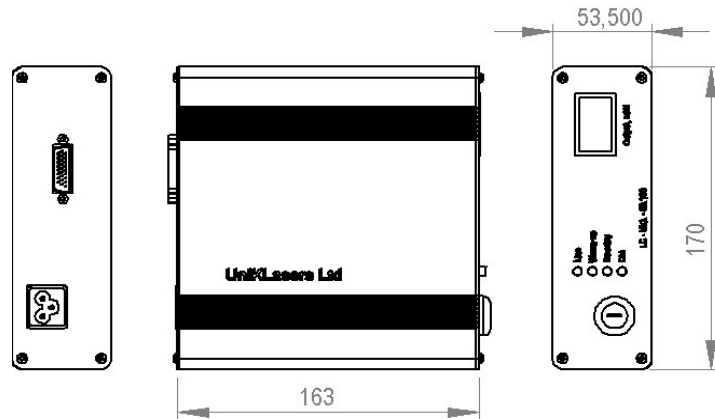

BRaMMS-Duetto - 532/XXXX Laser Head and Controller Dimensional Specification

Laser Head: 80 x 65 x 198 mm

Lower Powers Version Controller:
170 x 53.5 x 163 mm

Higher Powers Version Controller:
170 x 53.5 x 223 mm