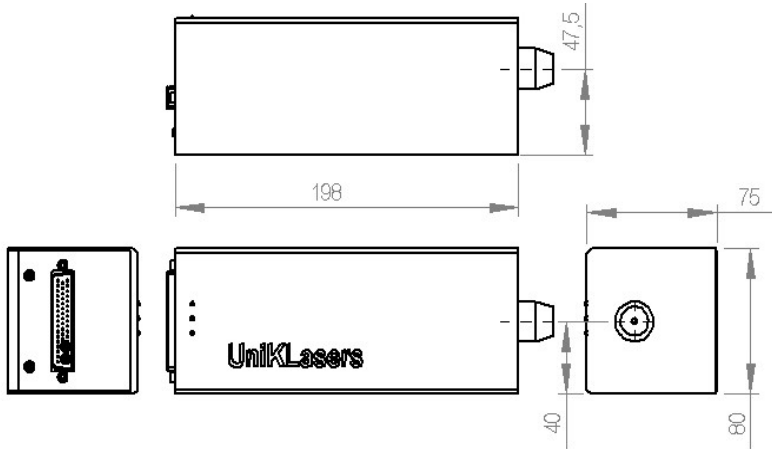

BRaMMS-Duetto - 532/XXXX Laser Head and Controller Dimensional Specification

Laser Head: 80 x 65 x 198 mm

Lower Powers Version Controller:
170 x 53.5 x 163 mm

Higher Powers Version Controller:
170 x 53.5 x 223 mm